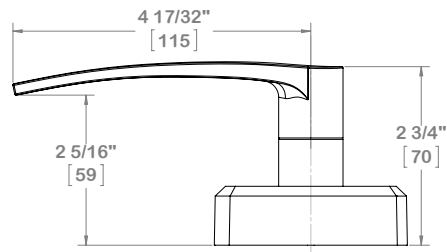

4500 SERIES MORTISE EXIT DEVICE ESCUTCHEON TRIM - LEVER OPTIONS

ARCHER LEVER

AUGUST LEVER

WILLIAM LEVER

WITHNELL LEVER