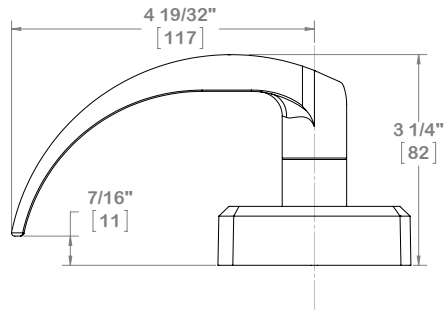

4500 SERIES MORTISE EXIT DEVICE ESCUTCHEON TRIM - LEVER OPTIONS

ARCHER LEVER

AUGUST LEVER

WILLIAM LEVER

WITHNELL LEVER