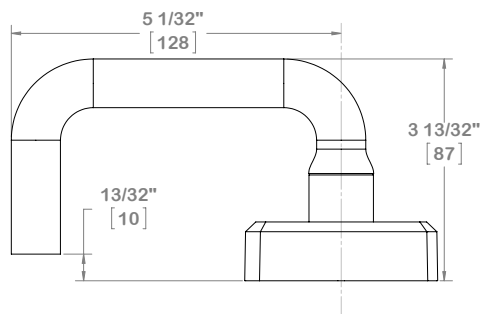

4500 SERIES MORTISE EXIT DEVICE ESCUTCHEON TRIM - LEVER OPTIONS

ARCHER LEVER

AUGUST LEVER

WILLIAM LEVER

WITHNELL LEVER